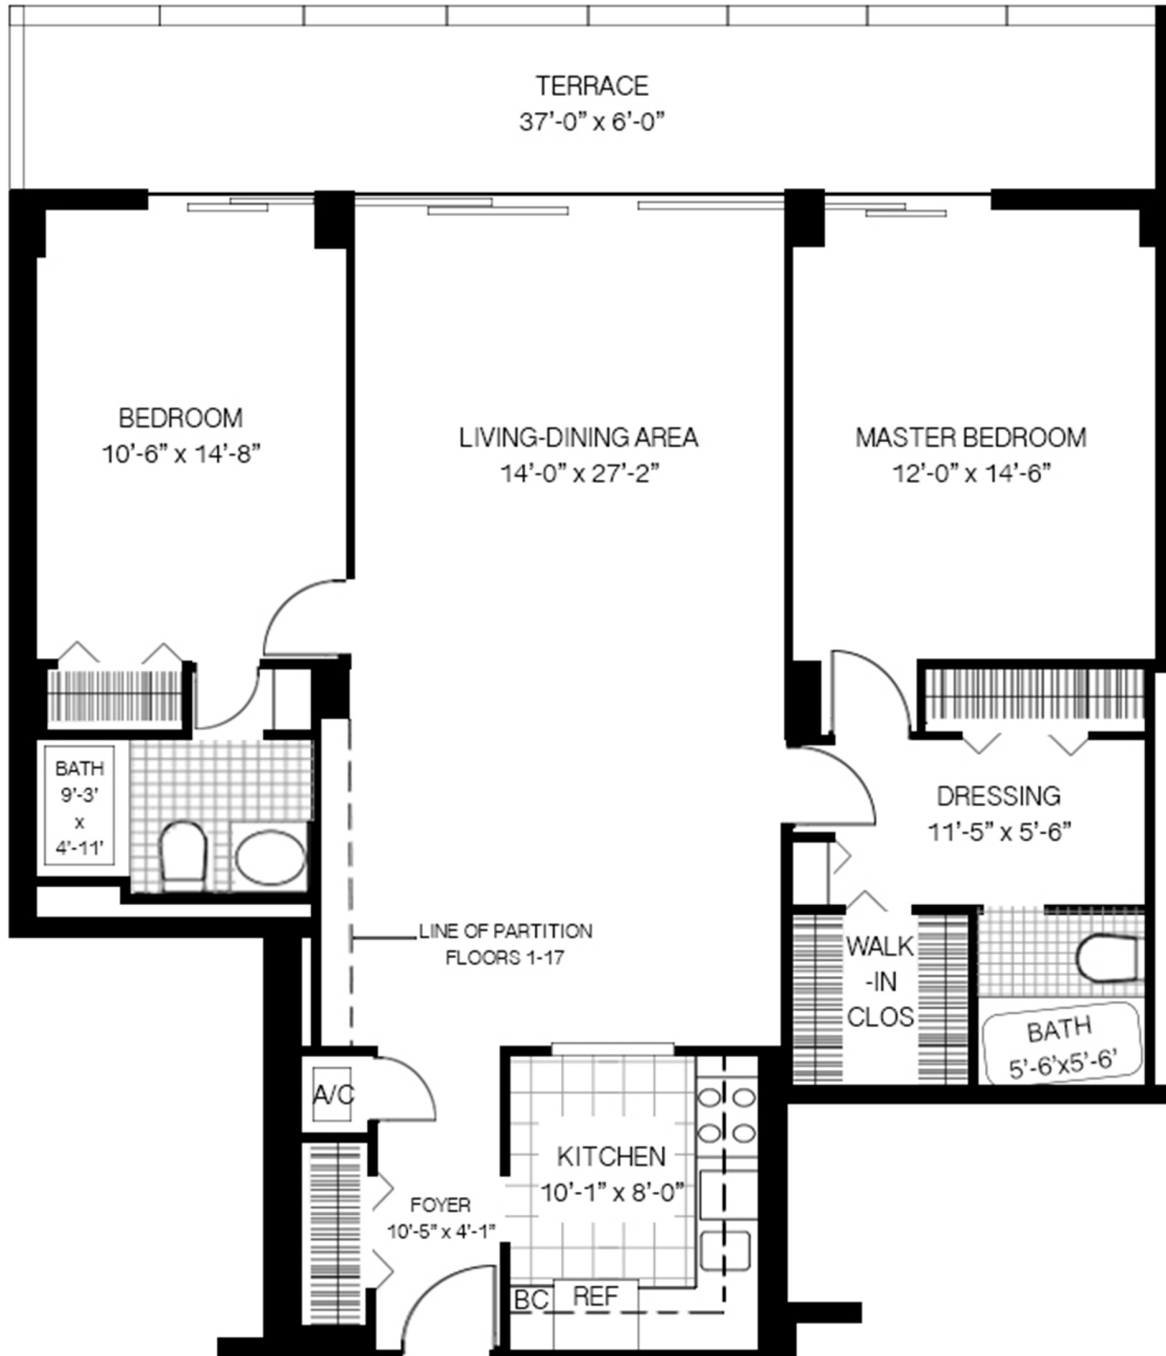

# FLAMENCO CONDO

## 2 BEDROOM/2 BATH

LINES 09 & 29

1,348 SQFT

THESE DIMENSIONS ARE BELIEVED TO BE ACCURATE, BUT NOT GUARANTEED; DO NOT RELY ON THEM.